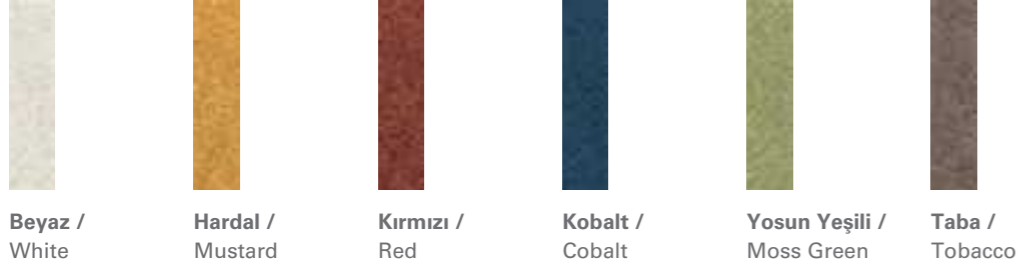

Sırlı Porselen / Glazed Porcelain